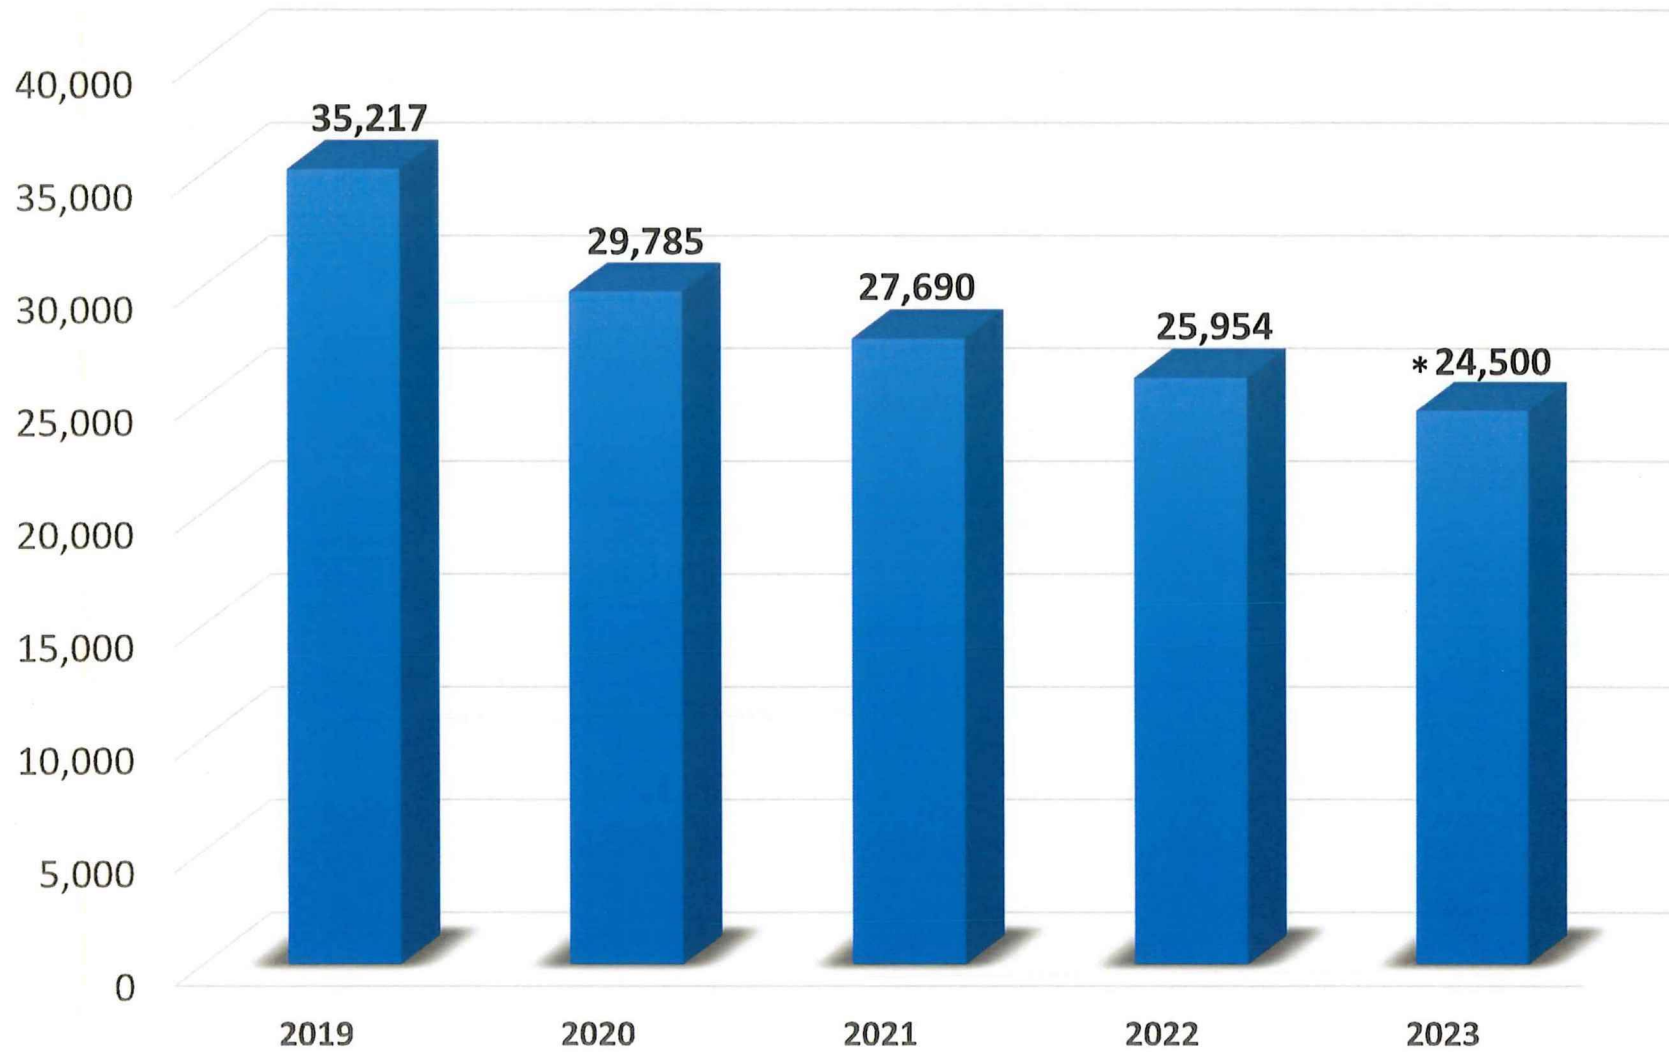

PREPARED. FOR. SERVICE.

Wisconsin Scouts officially recorded **212,800 hours** of service to their communities in 2022, at a value of more than **\$6.4 million**, including **106,750 hours** on Eagle projects.

Our Scouts collected **514,716 pounds** of food through the Scouting for Food program.

PREPARED. FOR. LEADERSHIP.

688 Scouts in Wisconsin earned the Eagle Scout Award last year.

Wisconsin Youth Membership

BOY SCOUTS OF AMERICA®

*2023 year-end membership projection as of Dec. 22, 2023