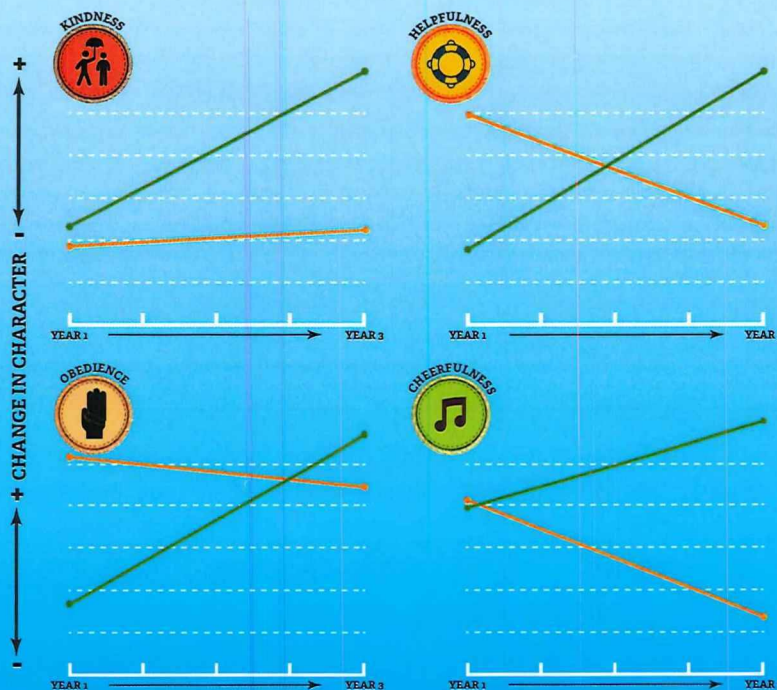

DOES SCOUTING WORK?

We all know Scouting's goal is to prepare young people for life, but does it work?

Scouting was put to the test over the course of three years, when a research team from Tufts University worked with the Boy Scouts of America's Cradle of Liberty Council to measure the character attributes of both Scouts and non-Scouts — all with a goal of better understanding the character development of youth as it was happening. The project, which was funded by the John Templeton Foundation and led by Dr. Richard M. Lerner, surveyed nearly 1,800 Cub Scouts and nearly 400 non-Scouts under age 12 using both interviews and survey data. **In the beginning, there were no significant differences in character attributes between the two groups. By the end, however, the differences were striking in several areas:**

2,000+
Scouts and non-Scouts
aged 6-12 from across the
Philadelphia area were
measured in 6 key areas:

*Hopeful Future Expectations

CHANGE IN CHARACTER

during the course of
the 3-year study:

KEY FINDINGS: