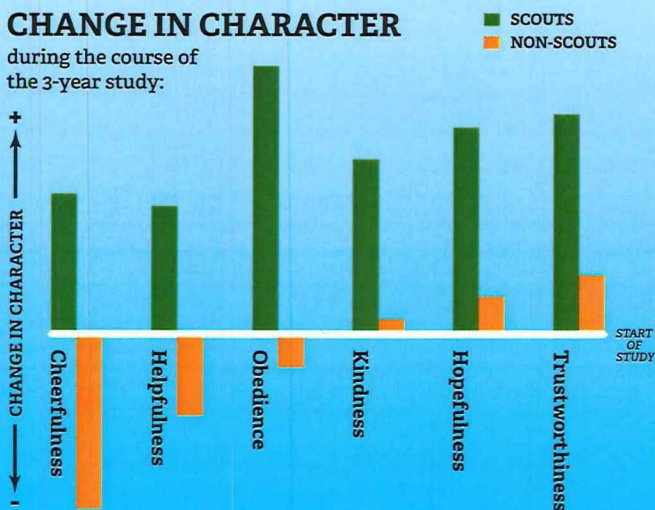

DOES SCOUTING WORK?

We all know Scouting's goal is to prepare young people for life, but does it work?

Scouting was put to the test over the course of three years, when a research team from Tufts University worked with the Boy Scouts of America's Cradle of Liberty Council to measure the character attributes of both Scouts and non-Scouts — all with a goal of better understanding the character development of youth as it was happening. The project, which was funded by the John Templeton Foundation and led by Dr. Richard M. Lerner, surveyed nearly 1,800 Cub Scouts and nearly 400 non-Scouts under age 12 using both interviews and survey data. **In the beginning, there were no significant differences in character attributes between the two groups. By the end, however, the differences were striking in several areas:**

2,000+
Scouts and non-Scouts
aged 6-12 from across the
Philadelphia area were
measured in 6 key areas:

*Hopeful Future Expectations

CHANGE IN CHARACTER

during the course of
the 3-year study:

KEY FINDINGS: