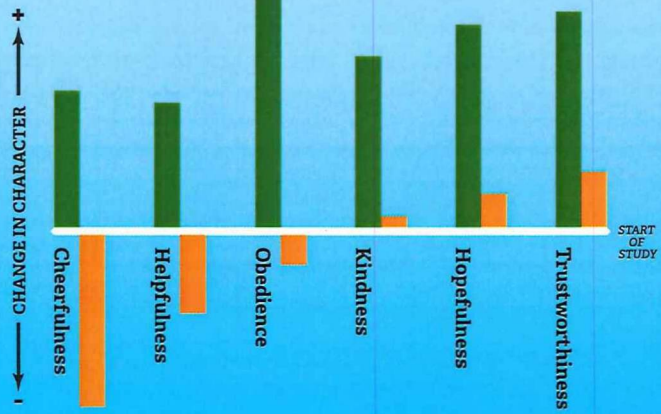

DOES SCOUTING WORK?

We all know Scouting's goal is to prepare young people for life, but does it work? Scouting was put to the test over the course of three years, when a research team from Tufts University worked with the Boy Scouts of America's Cradle of Liberty Council to measure the character attributes of both Scouts and non-Scouts — all with a goal of better understanding the character development of youth as it was happening. The project, which was funded by the John Templeton Foundation and led by Dr. Richard M. Lerner, surveyed nearly 1,800 Cub Scouts and nearly 400 non-Scouts under age 12 using both interviews and survey data. **In the beginning, there were no significant differences in character attributes between the two groups. By the end, however, the differences were striking in several areas:**

2,000+
Scouts and non-Scouts
aged 6-12 from across the
Philadelphia area were
measured in 6 key areas:

*Hopeful Future Expectations

CHANGE IN CHARACTER

during the course of
the 3-year study:

KEY FINDINGS: