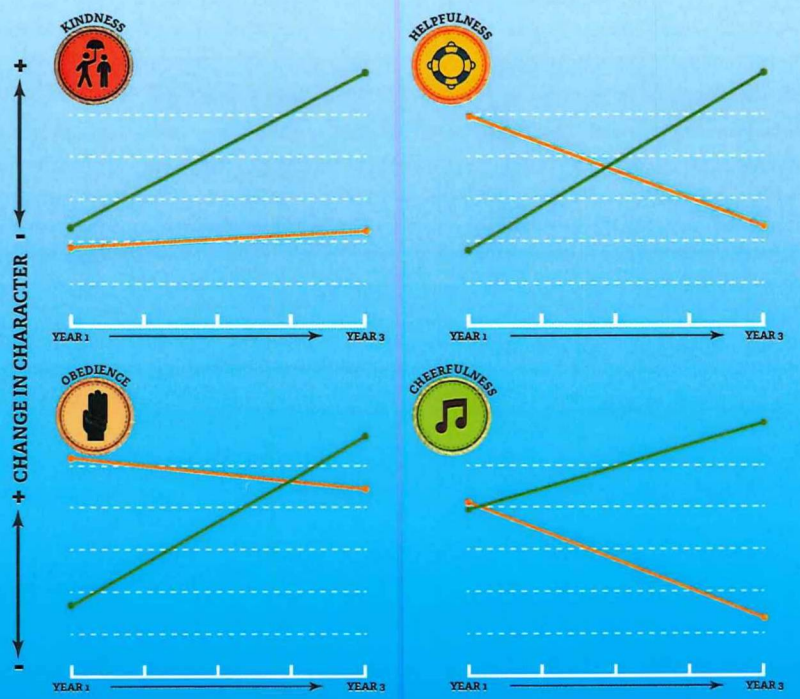

DOES SCOUTING WORK?

We all know Scouting's goal is to prepare young people for life, but does it work? Scouting was put to the test over the course of three years, when a research team from Tufts University worked with the Boy Scouts of America's Cradle of Liberty Council to measure the character attributes of both Scouts and non-Scouts — all with a goal of better understanding the character development of youth as it was happening. The project, which was funded by the John Templeton Foundation and led by Dr. Richard M. Lerner, surveyed nearly 1,800 Cub Scouts and nearly 400 non-Scouts under age 12 using both interviews and survey data. **In the beginning, there were no significant differences in character attributes between the two groups. By the end, however, the differences were striking in several areas:**

2,000+
Scouts and non-Scouts
aged 6-12 from across the
Philadelphia area were
measured in 6 key areas:

*Hopeful Future Expectations

CHANGE IN CHARACTER

during the course of
the 3-year study:

KEY FINDINGS: