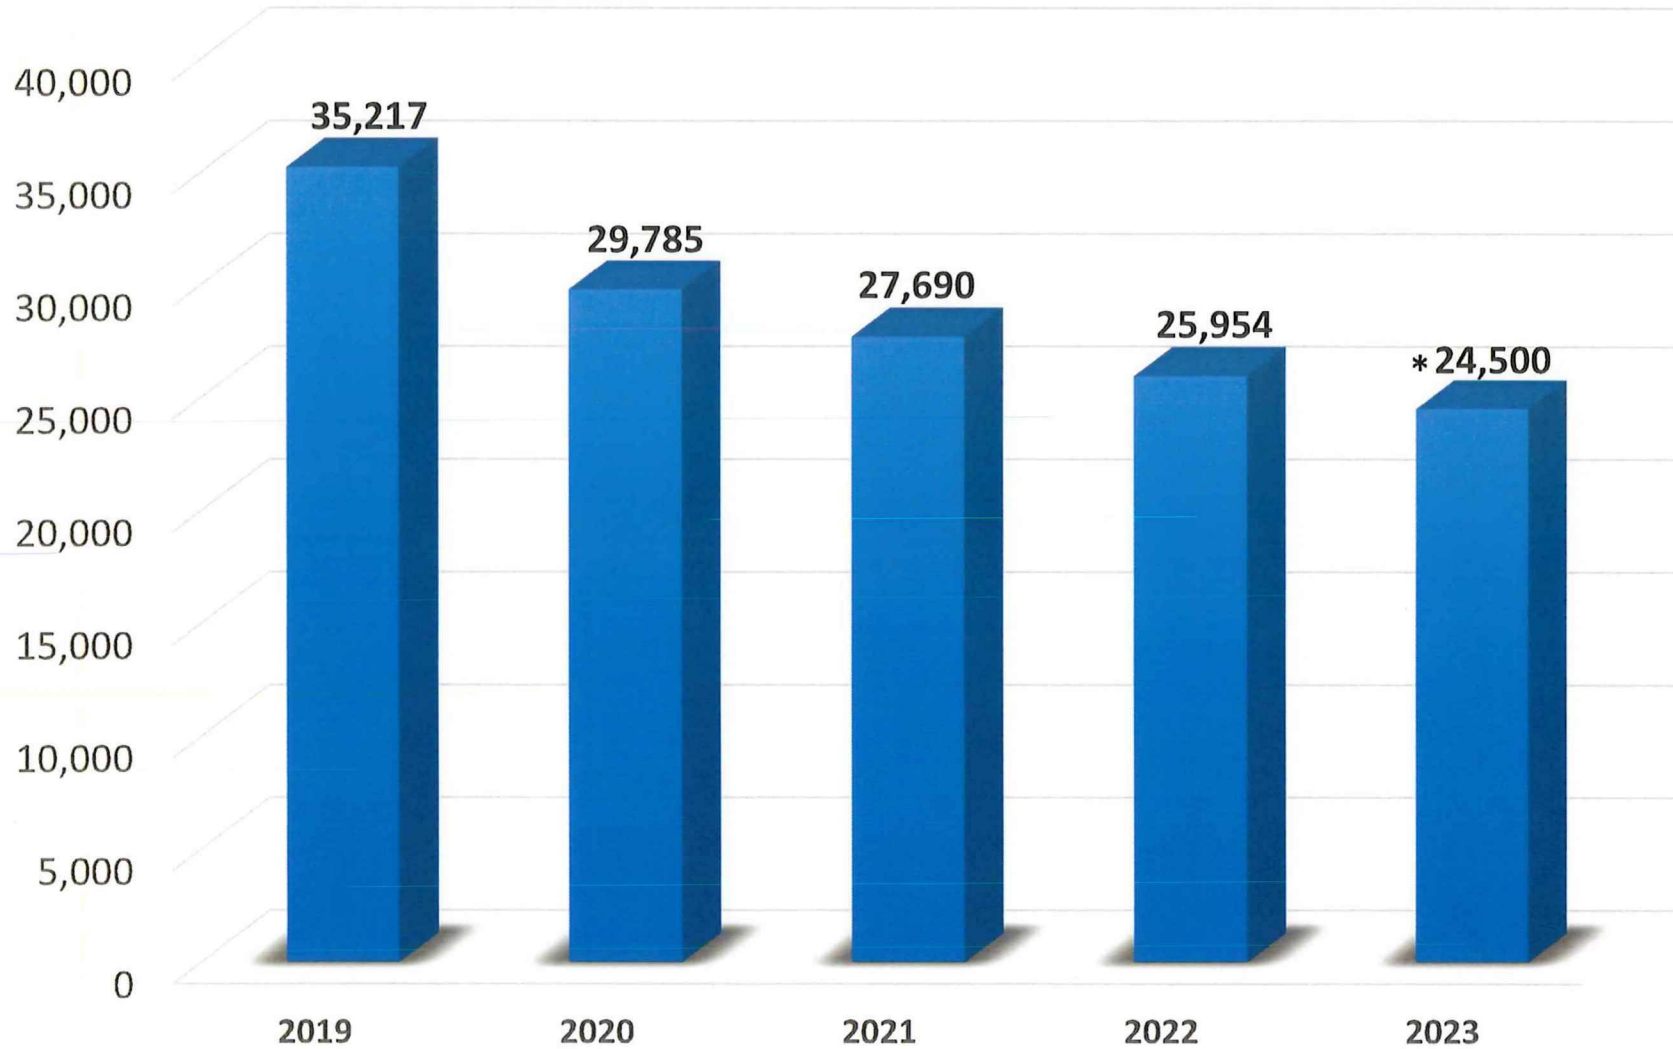

Wisconsin Youth Membership

BOY SCOUTS OF AMERICA®

*2023 year-end membership projection as of Dec. 22, 2023