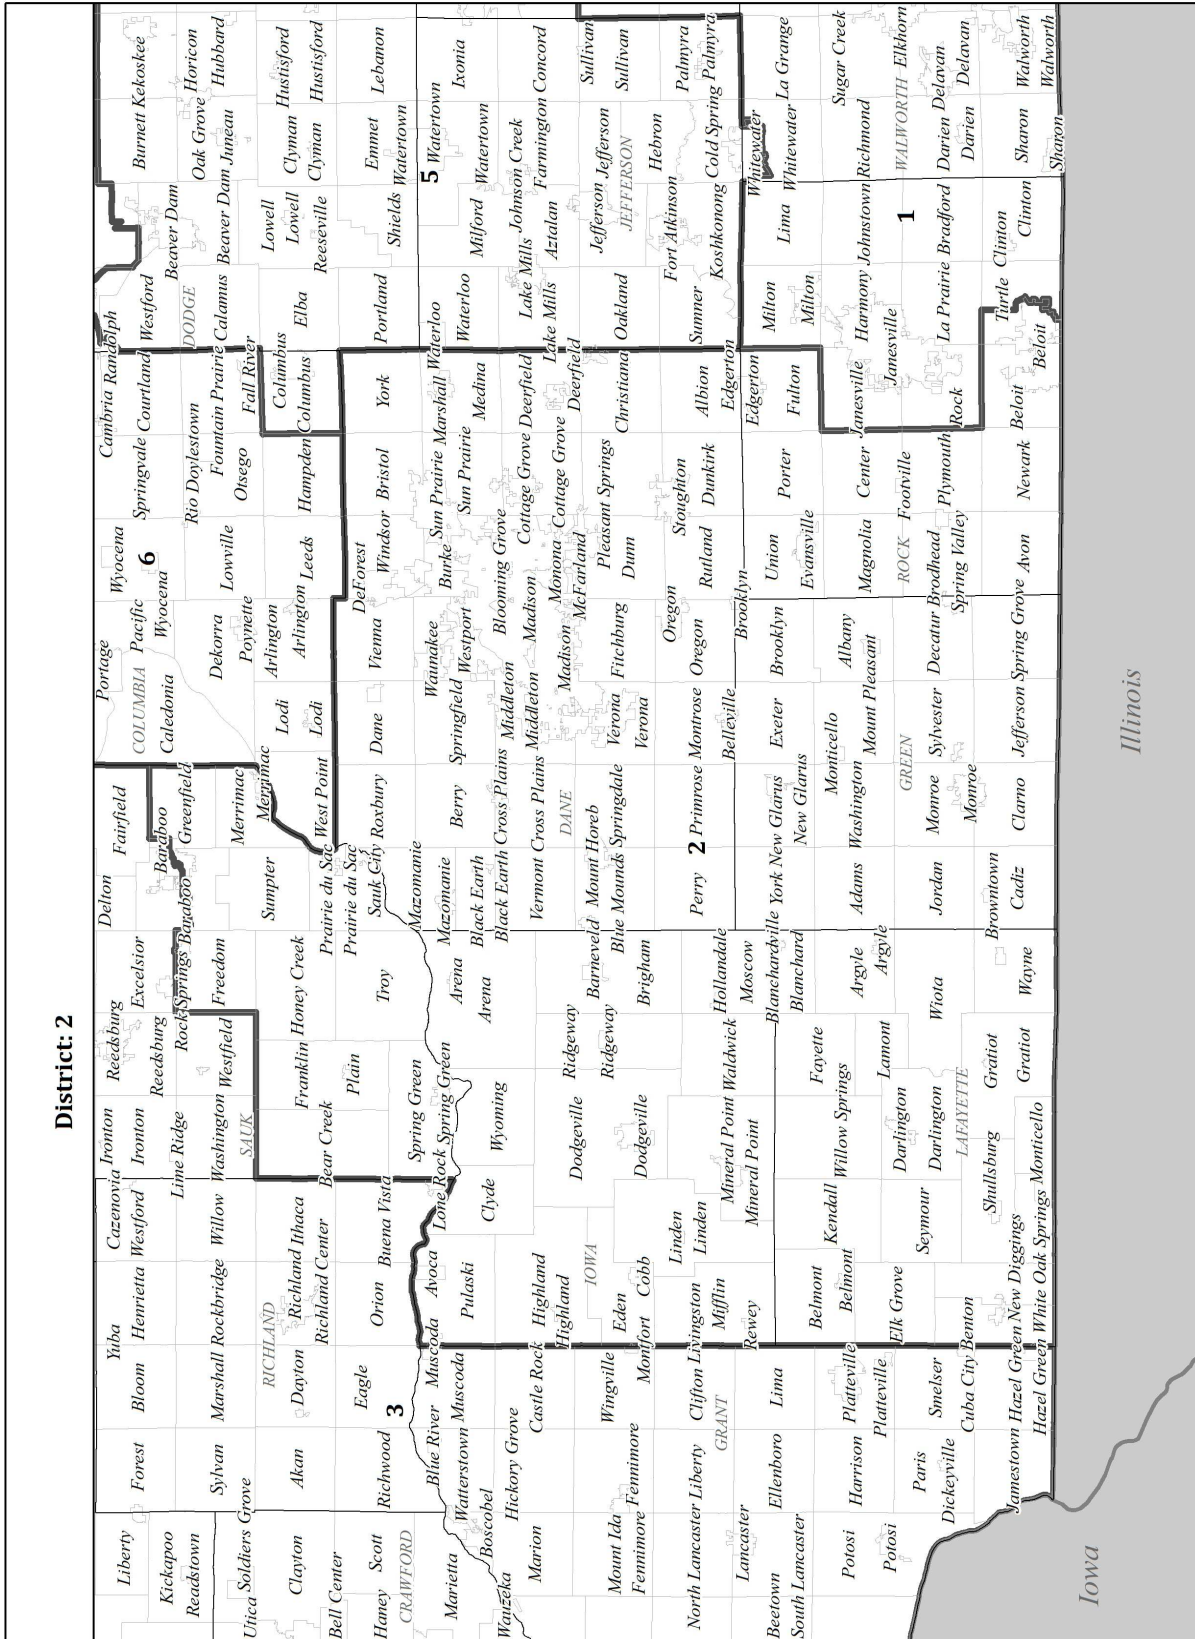

2021 - 2022 LEGISLATURE
STATISTICS AND MAPS

Appendix to: AB-625 LRB-5072/1rd
 JK:cmh

POPULATION STATISTICS

District	Population	Deviation	Pct. Dev.	Minority Population	
				Hispanic	Other
Cong. Dist. 1	736,714	-1	0.00	80,469	167,687
Cong. Dist. 2	736,715	0	0.00	56,157	163,761
Cong. Dist. 3	736,715	0	0.00	27,011	79,487
Cong. Dist. 4	736,714	-1	0.00	129,426	430,785
Cong. Dist. 5	736,715	0	0.00	52,873	118,331
Cong. Dist. 6	736,715	0	0.00	39,085	102,454
Cong. Dist. 7	736,715	0	0.00	17,638	79,063
Cong. Dist. 8	736,715	0	0.00	44,631	118,132
TOTAL	5,893,718			447,290	1,259,700

CONGRESSIONAL

	Persons	Percent
Mean Deviation:	0	0.00
Largest Positive Deviation:	0	0.00
Largest Negative Deviation:	-1	0.00
Overall Range in Deviation:	± 1	± 0.00

District: 6

District: 8