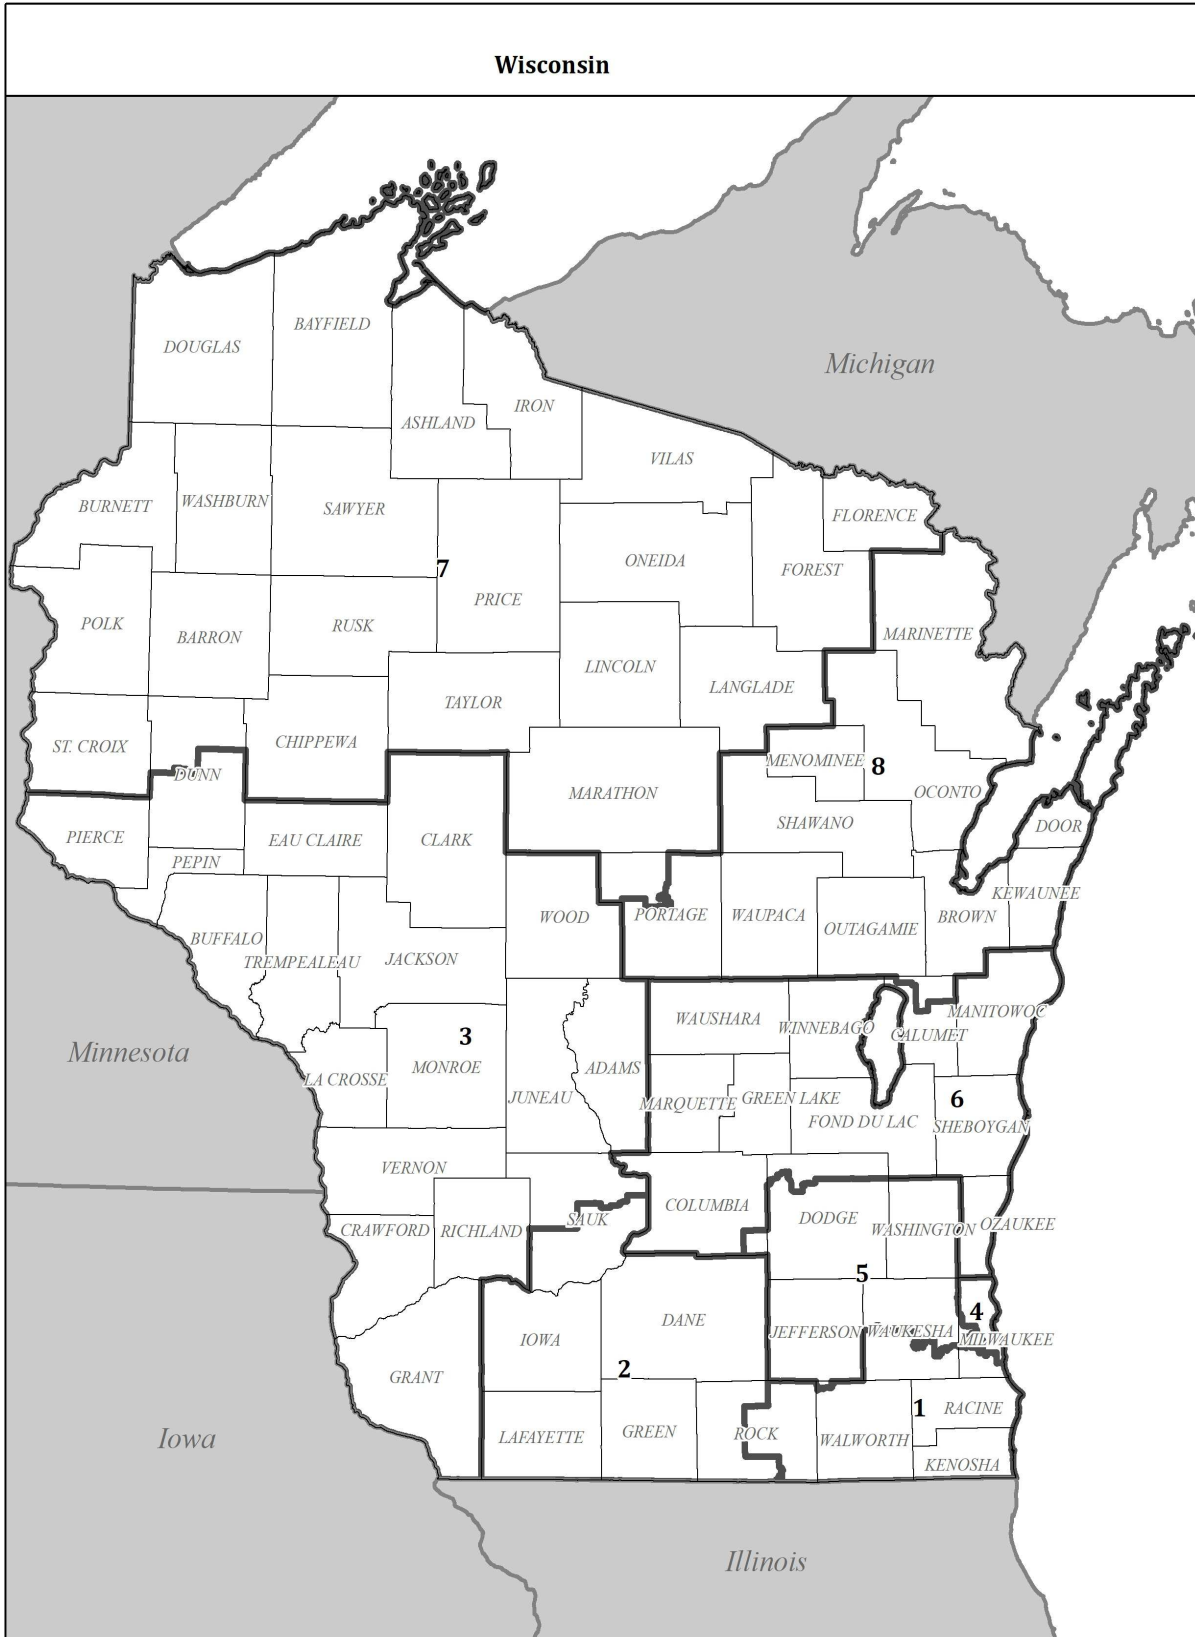

2021 - 2022 LEGISLATURE
STATISTICS AND MAPS

Appendix to: AB-625 LRB-5072/1rd
 JK:cmh

POPULATION STATISTICS

District	Population	Deviation	Pct. Dev.	Minority Population	
				Hispanic	Other
Cong. Dist. 1	736,714	-1	0.00	80,469	167,687
Cong. Dist. 2	736,715	0	0.00	56,157	163,761
Cong. Dist. 3	736,715	0	0.00	27,011	79,487
Cong. Dist. 4	736,714	-1	0.00	129,426	430,785
Cong. Dist. 5	736,715	0	0.00	52,873	118,331
Cong. Dist. 6	736,715	0	0.00	39,085	102,454
Cong. Dist. 7	736,715	0	0.00	17,638	79,063
Cong. Dist. 8	736,715	0	0.00	44,631	118,132
TOTAL	5,893,718			447,290	1,259,700

CONGRESSIONAL

	Persons	Percent
Mean Deviation:	0	0.00
Largest Positive Deviation:	0	0.00
Largest Negative Deviation:	-1	0.00
Overall Range in Deviation:	± 1	± 0.00

District: 6

District: 8